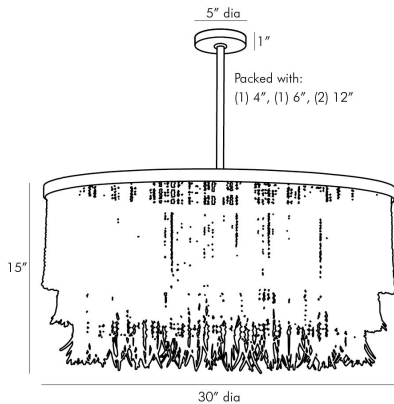

## BAJA CHANDELIER

45094

H: 17 IN, Dia: 30.00 IN

Natural Coco Beads, Antique Brass

Contract Suitable As Is

A natural take on classic design the Baja finds balance and defines beauty with organic materials. The layered concentric construction is crafted from wood and coconut beads that are strung along an antique brass frame showcasing a mélange of neutral hues. Coconut shell talons hang from the wood bead strands. Though light and airy this 3-light chandelier establishes a strong natural presence in any setting. Also

### DIMENSIONS

Chandelier	H: 15 IN, Dia: 30.00 IN
Minimum Hanging Height	17 IN
Maximum Hanging Height	51 IN
Canopy	H: 1 IN, Dia: 5.00 IN